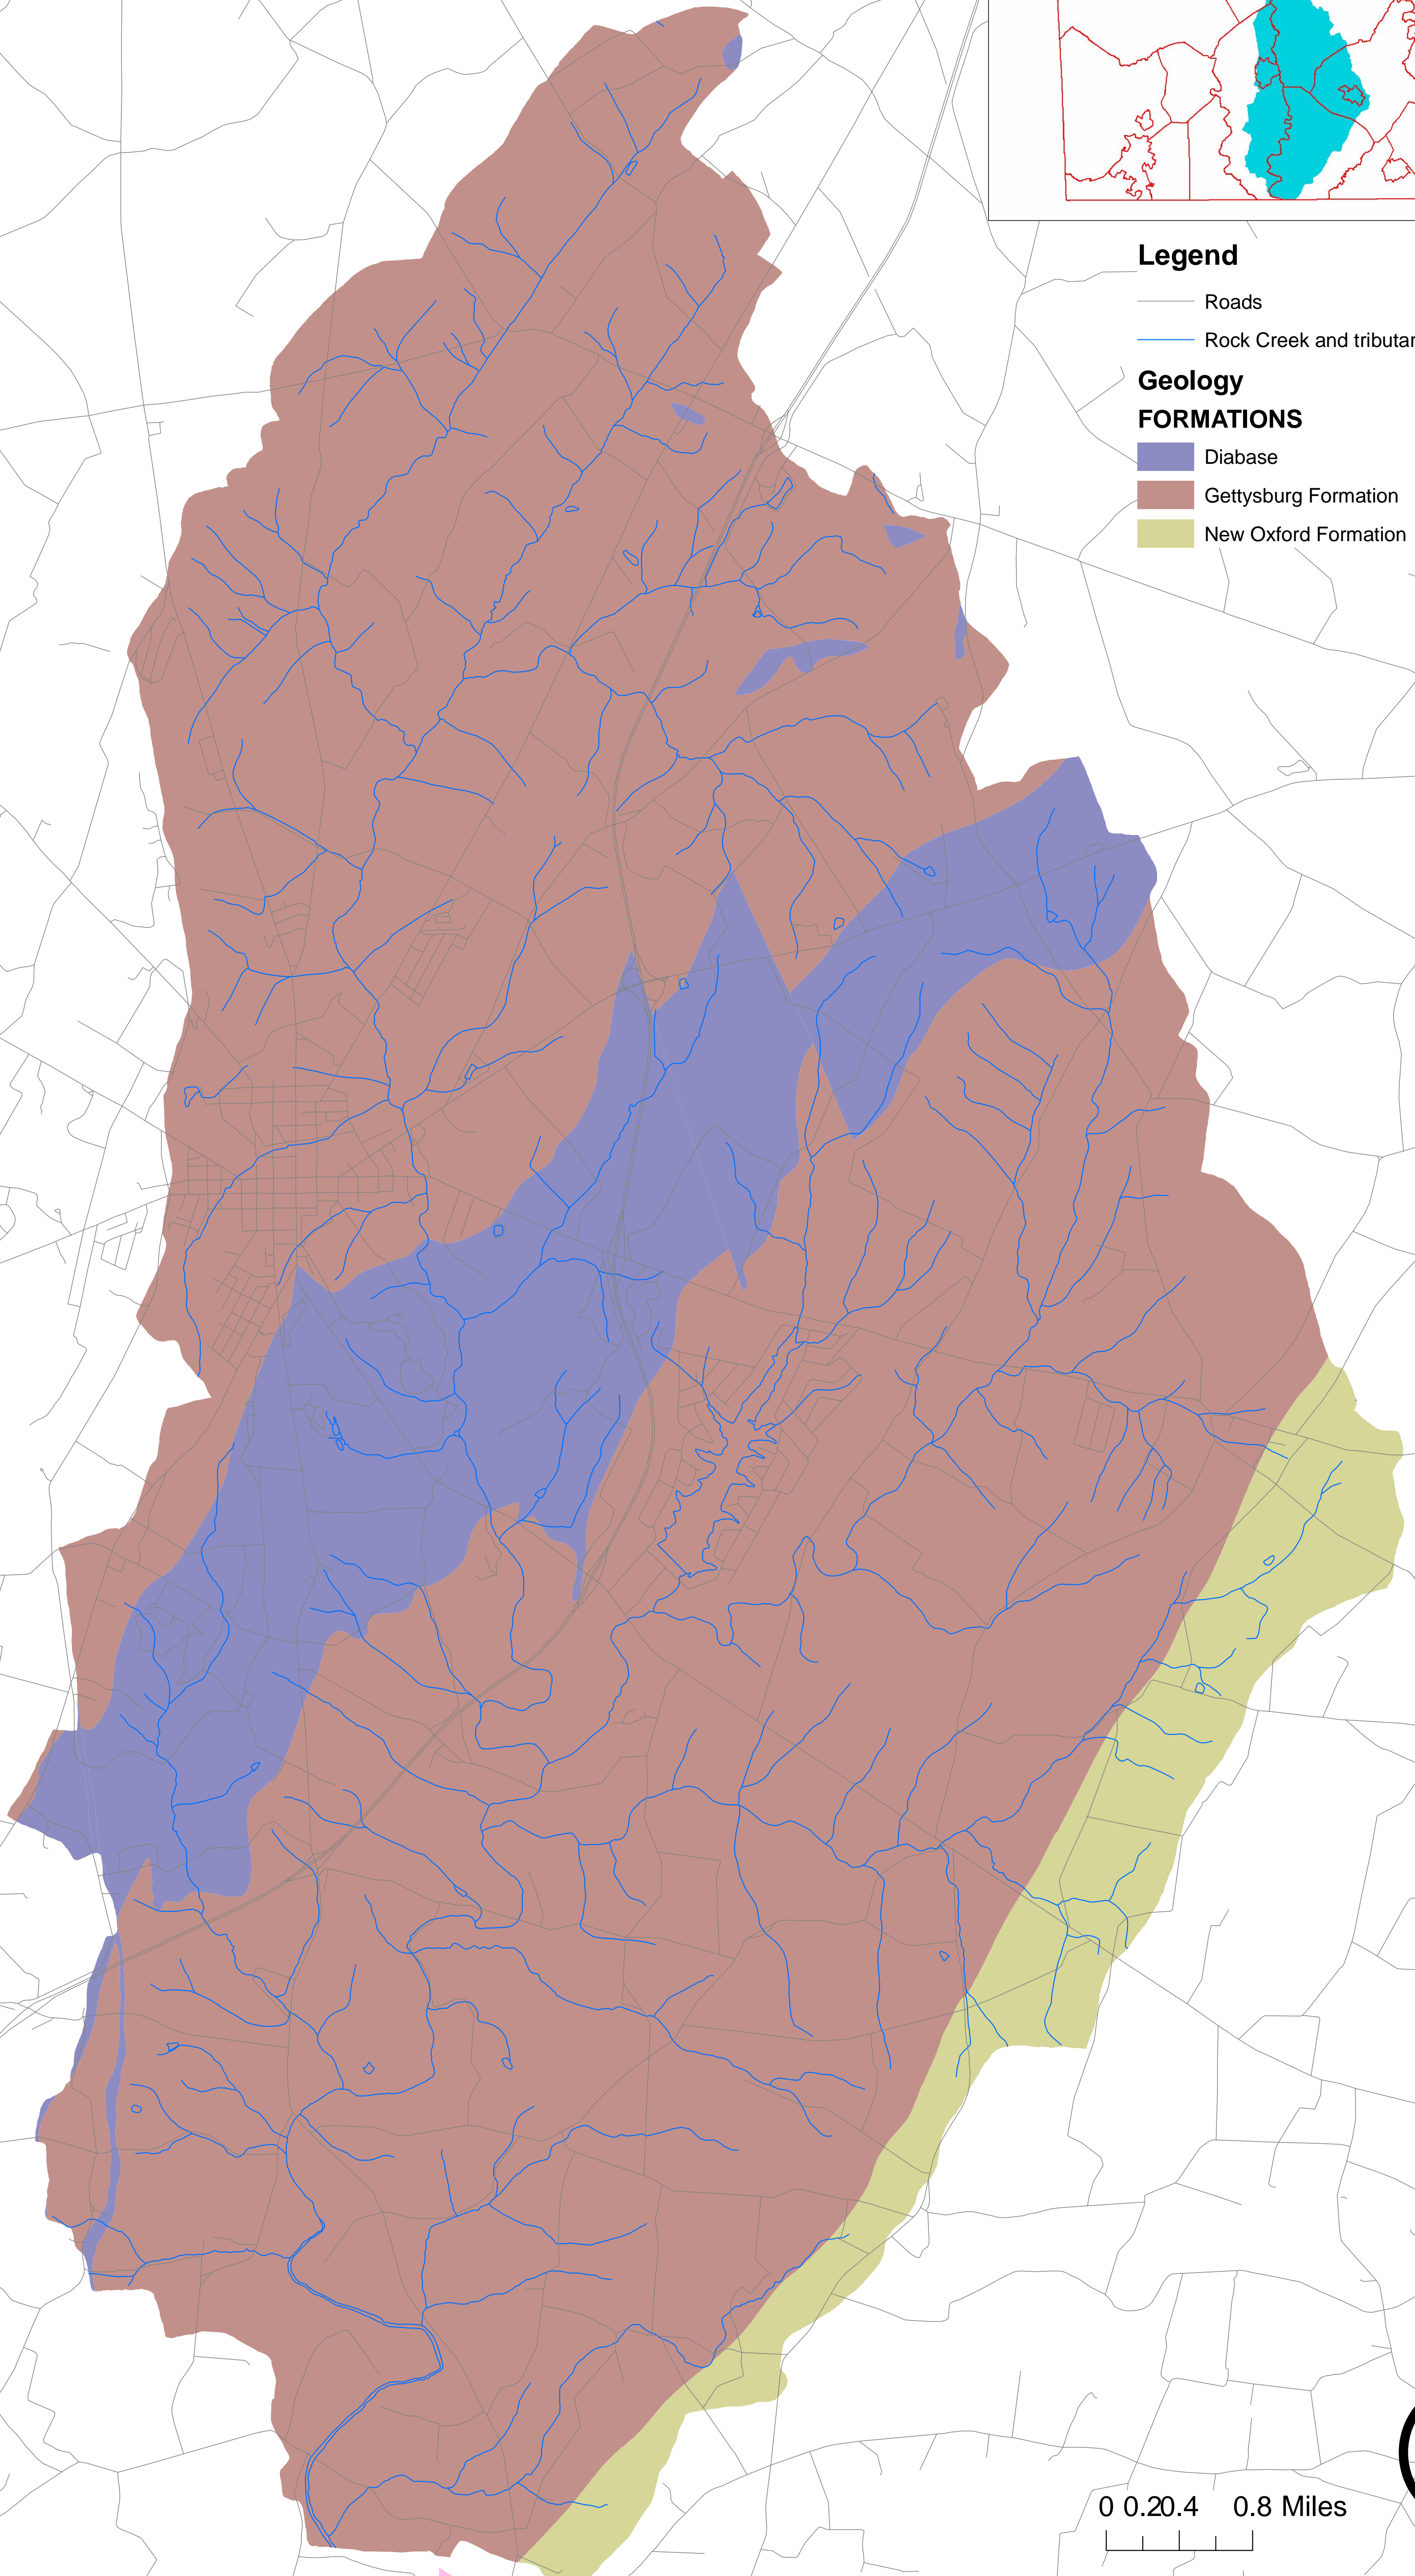

Geologic Formations

Legend

- Roads
- Rock Creek and tributaries

Geology

FORMATIONS

- Diabase
- Gettysburg Formation
- New Oxford Formation

0 0.20.4 0.8 Miles