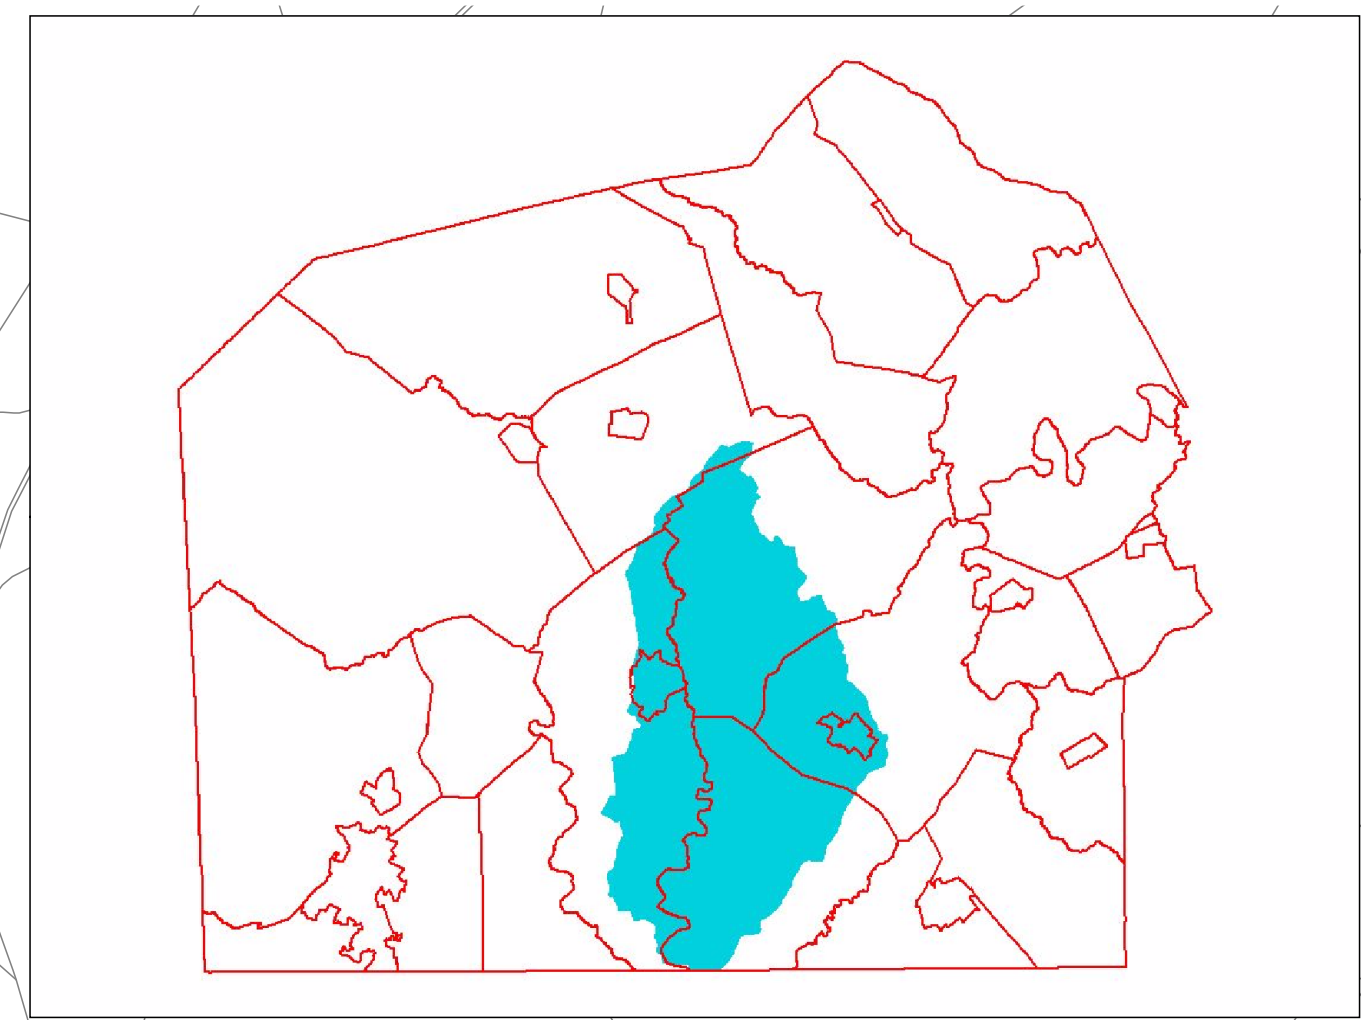

Geologic Formations

Legend

- Roads
- Rock Creek and tributaries

Geology

FORMATIONS

- Diabase
- Gettysburg Formation
- New Oxford Formation

0 0.20.4 0.8 Miles